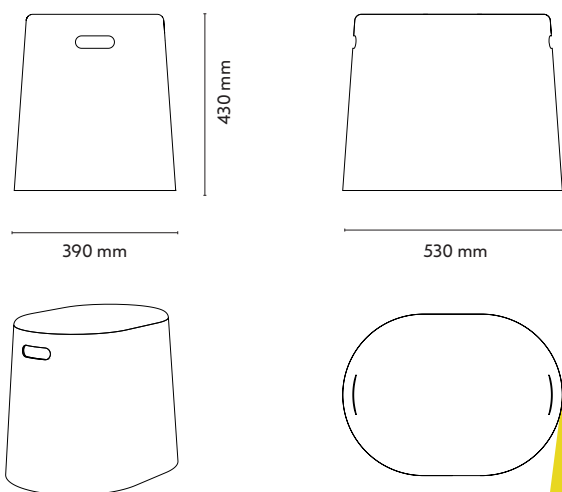

The conical shape allows a practical stacking, thus making it another useful mobile working tool in an agile environment. Turned upside down, the stool also doubles as a practical container. The handhold cutout on the side of the stool allows for easy pick up and portability.

Dimensioned to fit into the storage space in between the two sides of the Moving Wall, the Moving Stool comes in a stone grey or anthracite colour.

ABMESSUNGEN

PRODUCT INFORMATION

DIMENSIONS (W x L x H)

390 x 530 x 430 mm
15.35 x 20.9 x 16.95 in

MATERIAL

Recyclable formfleece

WEIGHT

2.4 kg / 5.3 lbs

COLOUR

Light - stone grey
Dark - anthracite
Further colours on request

DESIGN

Jörg Boner